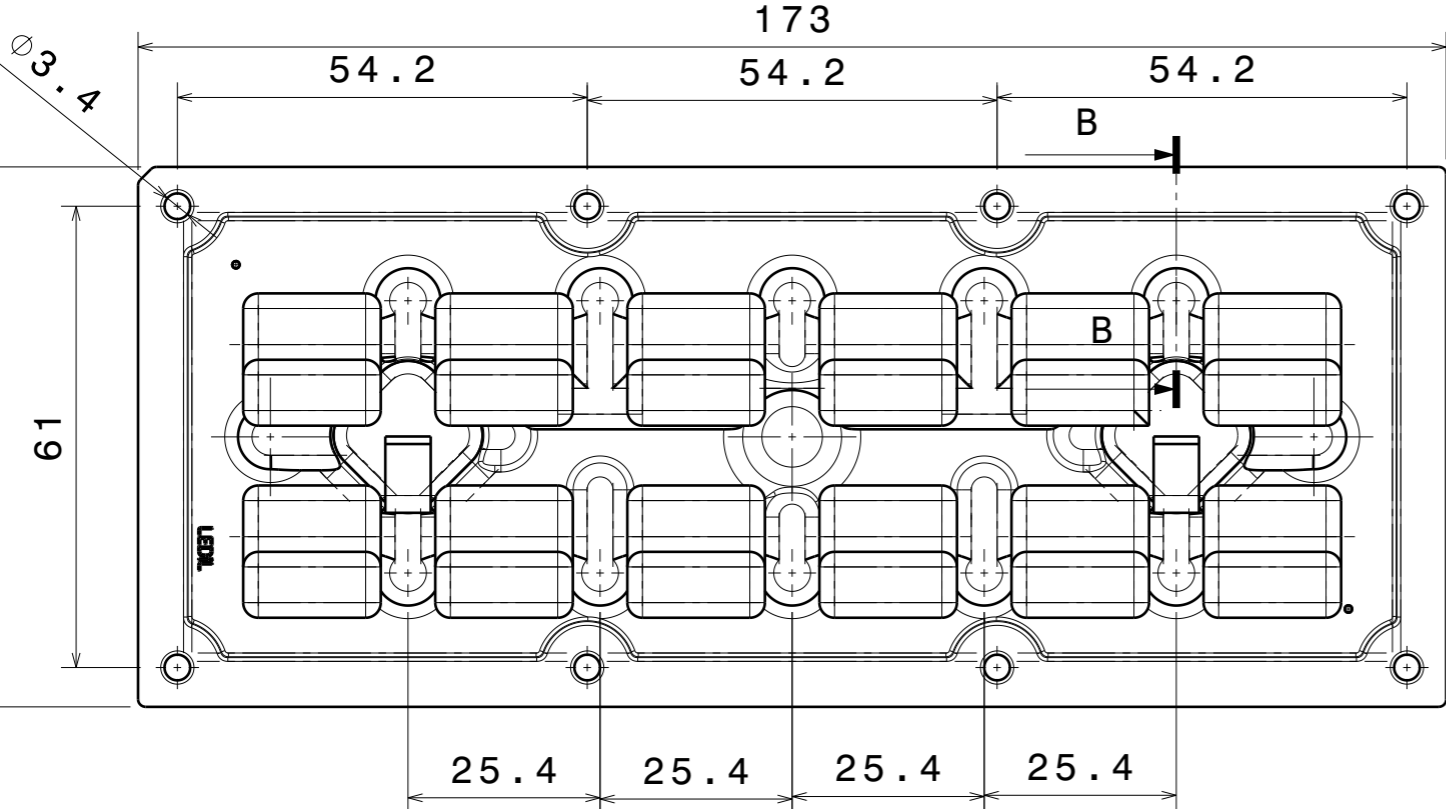

1

Section view A-A

Section view B-B

INDEX	PART NO	DESCRIPTION	MATERIAL	COLOUR
1	C15882	STRADA-IP-2X6-T3-B-90	PMMA	Clear
2	C14018	2X6-SEAL25	Silicone	white

Tolerances if not otherwise shown
 According to DIN ISO 2768-1
 Linear measures:
 Up to 30mm class M, otherwise class C.
 According to DIN ISO 2768-2
 Form and position: class L

SIZE	PART NUMBER
A3	CS15887

SCALE	1:1	WEIGHT	60 g	SHEET	1/1
-------	-----	--------	------	-------	-----

H G F E D C B A