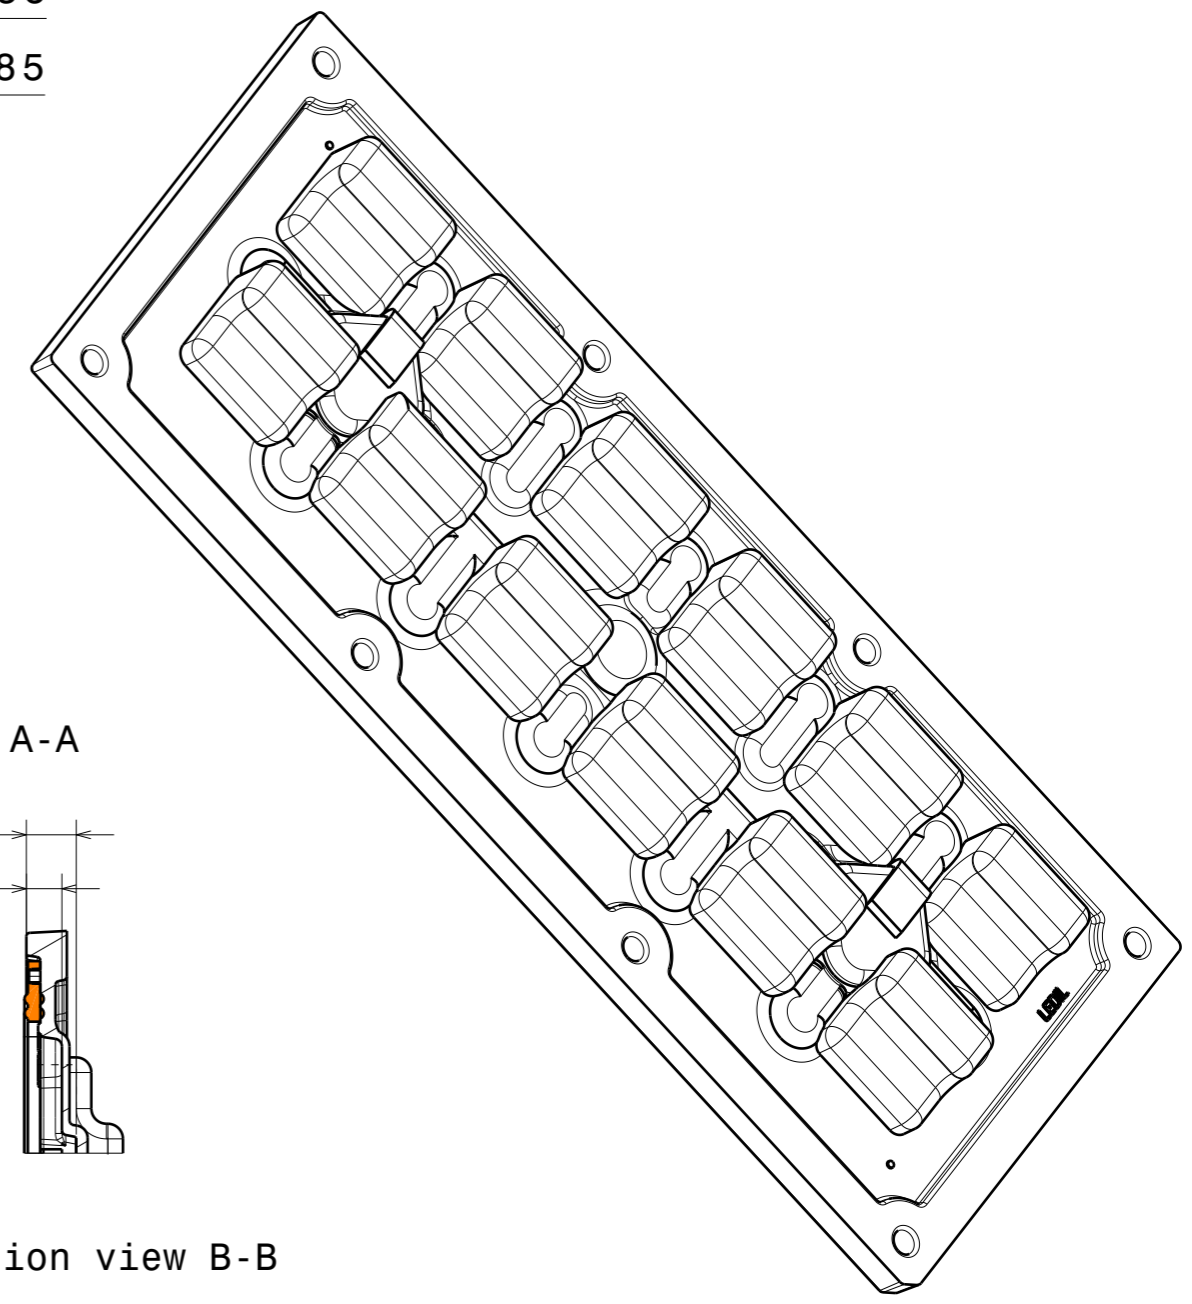

H G F E D C B A

4

3

2

1

4

3

2

1

Section view A-A

Section view B-B

INDEX	PART NO	DESCRIPTION	MATERIAL	COLOUR
1	C15882	STRADA-IP-2X6-T3-B-90	PMMA	Clear
2	C14018	2X6-SEAL25	Silicone	white

Tolerances if not otherwise shown
 According to DIN ISO 2768-1
 Linear measures:
 Up to 30mm class M, otherwise class C.
 According to DIN ISO 2768-2
 Form and position: class L

SIZE	PART NUMBER
A3	CS15887

SCALE	1:1	WEIGHT	60 g	SHEET	1/1
-------	-----	--------	------	-------	-----

H G F E D C B A