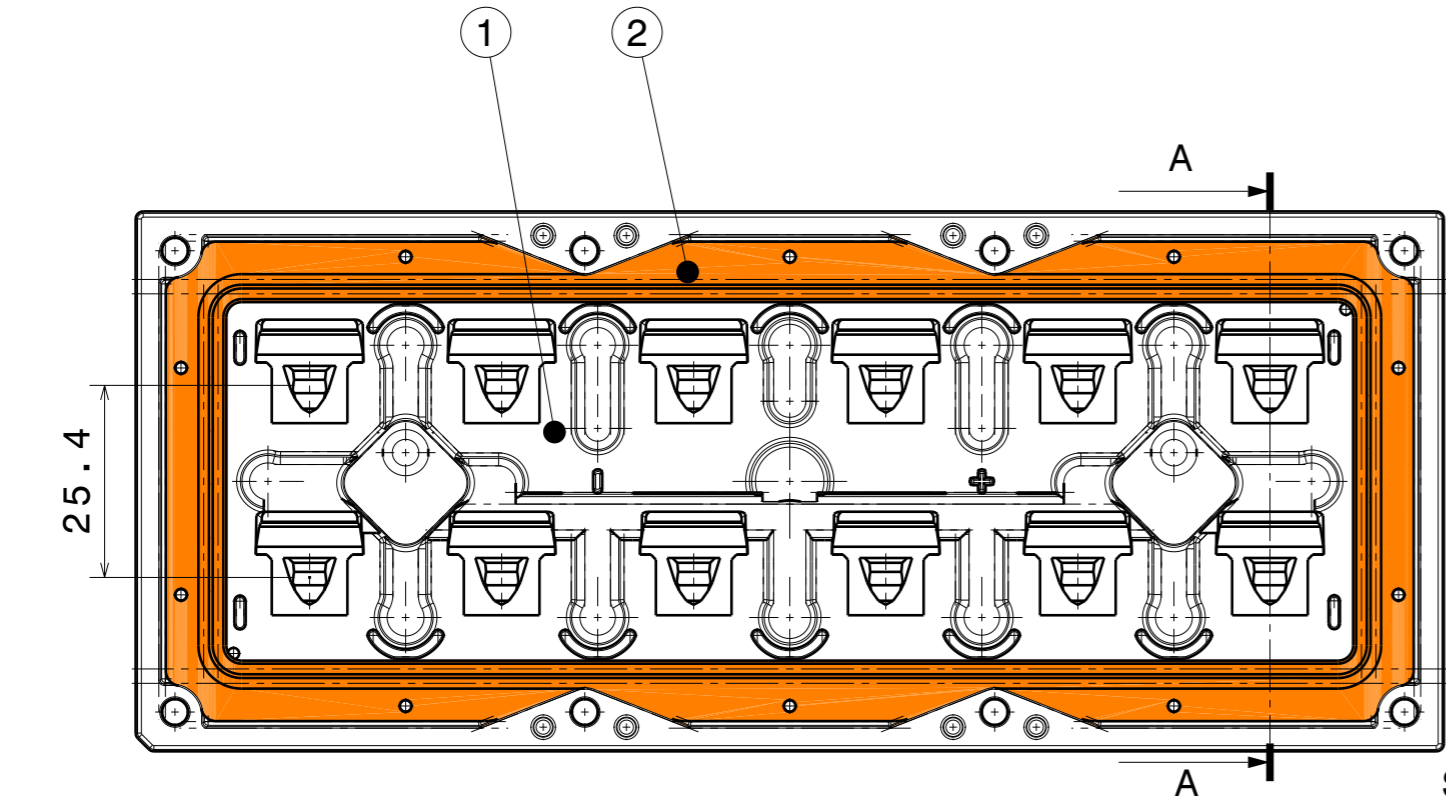

H G F E D C B A

4

3

2

1

4

3

2

1

Section view A-A

Section view B-B

INDEX	PART NO	DESCRIPTION	MATERIAL	COLOUR
1	C15882	STRADA-IP-2X6-T3-B-90	PMMA	Clear
2	C14018	2X6-SEAL25	Silicone	white

Tolerances if not otherwise shown
 According to DIN ISO 2768-1
 Linear measures:
 Up to 30mm class M, otherwise class C.
 According to DIN ISO 2768-2
 Form and position: class L

SIZE	PART NUMBER
A3	CS15887

SCALE	1:1	WEIGHT	60 g	SHEET	1/1
-------	-----	--------	------	-------	-----

H G F E D C B A