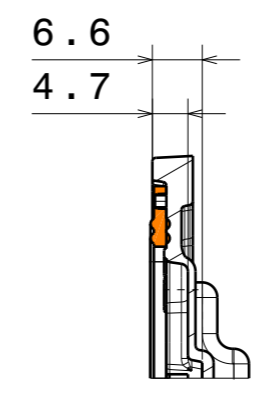

1

Section view A-A

Section view B-B

INDEX	PART NO	DESCRIPTION	MATERIAL	COLOUR
1	C15882	STRADA-IP-2X6-T3-B-90	PMMA	Clear
2	C14018	2X6-SEAL25	Silicone	white

Tolerances if not otherwise shown
 According to DIN ISO 2768-1
 Linear measures:
 Up to 30mm class M, otherwise class C.
 According to DIN ISO 2768-2
 Form and position: class L

SIZE	PART NUMBER
A3	CS15887

SCALE	1:1	WEIGHT	60 g	SHEET	1/1
-------	-----	--------	------	-------	-----

H G F E D C B A