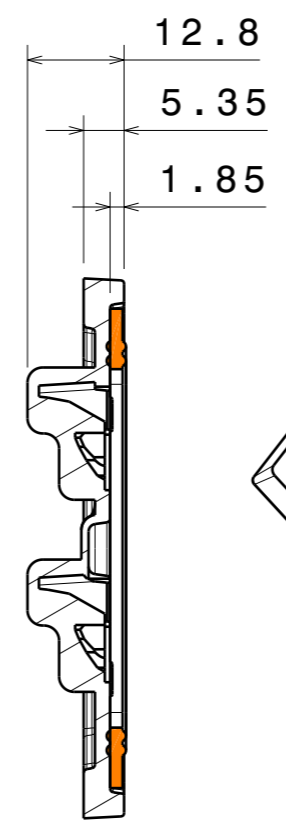

H G F E D C B A

4

3

2

1

4

3

2

1

Section view A-A

Section view B-B

INDEX	PART NO	DESCRIPTION	MATERIAL	COLOUR
1	C15882	STRADA-IP-2X6-T3-B-90	PMMA	Clear
2	C14018	2X6-SEAL25	Silicone	white

Tolerances if not otherwise shown
 According to DIN ISO 2768-1
 Linear measures:
 Up to 30mm class M, otherwise class C.
 According to DIN ISO 2768-2
 Form and position: class L

SIZE	PART NUMBER
A3	CS15887

SCALE	1:1	WEIGHT	60 g	SHEET	1/1
-------	-----	--------	------	-------	-----

H G F E D C B A