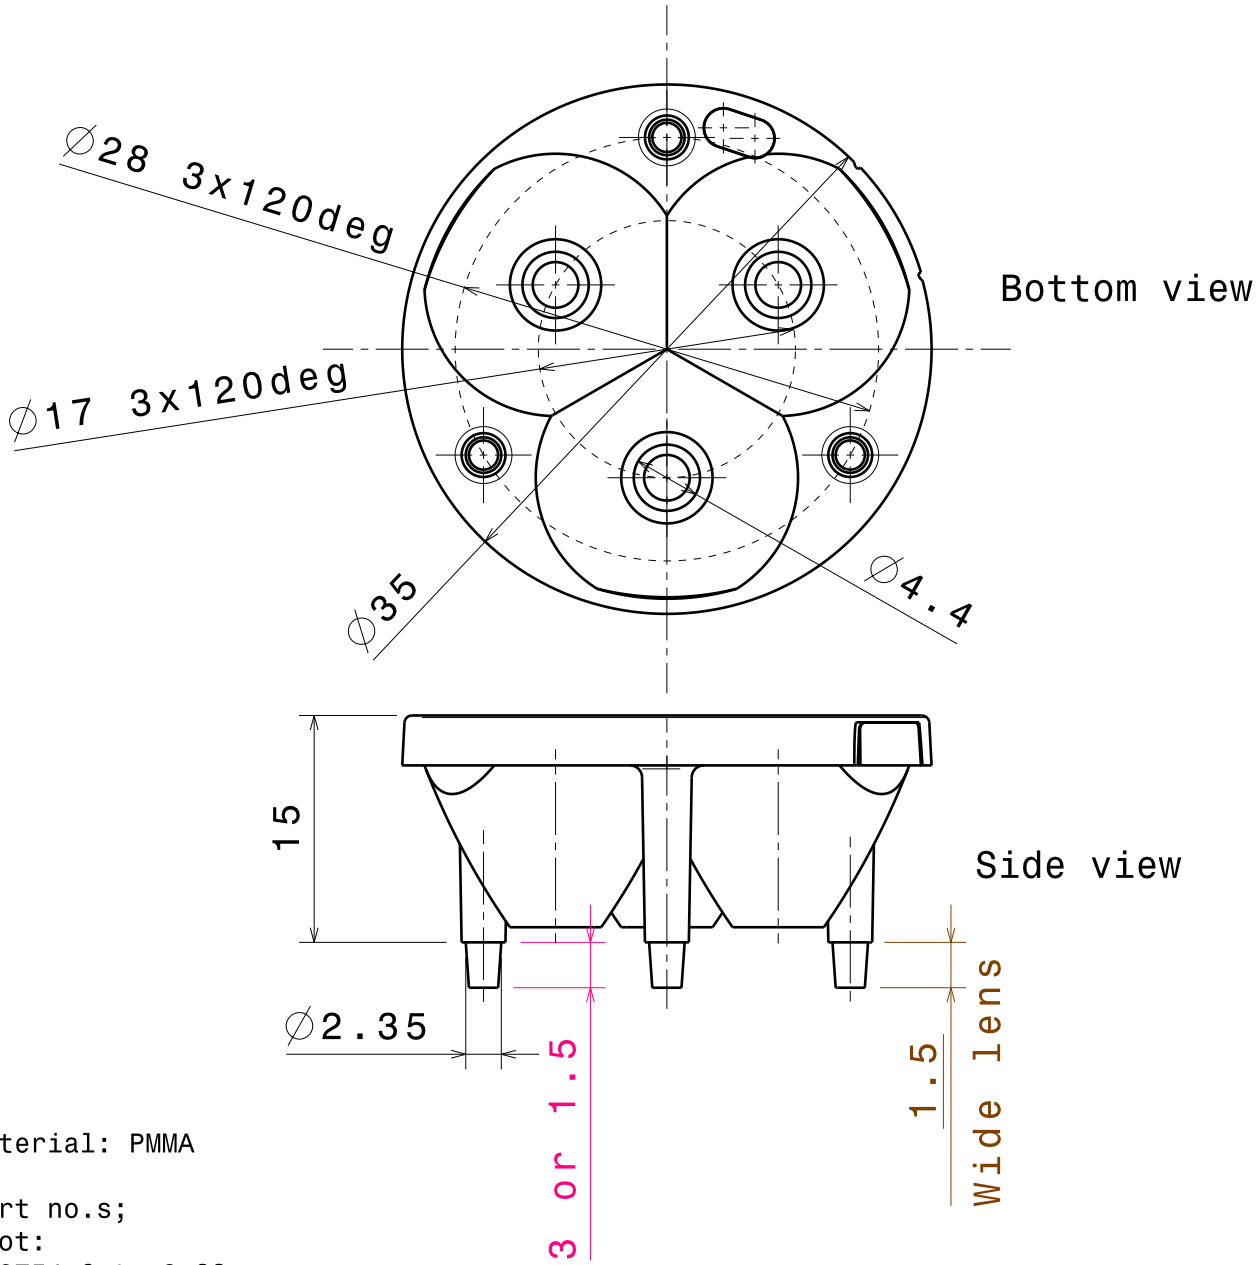

This drawing is our property.
It can't be reproduced
or communicated without
our written agreement.

Ledil Oy
Tehdaskatu 13
FIN-24100 SALO
Finland

DRAWING TITLE

Datasheet Cute-3 Lens Series

DRAWN BY pv	DATE 08.02.2010	DRAWING TITLE Datasheet Cute-3 Lens Series		
CHECKED BY TK	DATE 09.09.2008	SIZE A4	DRAWING NUMBER	REV 1
DESIGNED BY HH	DATE 09.09.2008	SCALE 2:1	WEIGHT (g)	SHEET 1/1