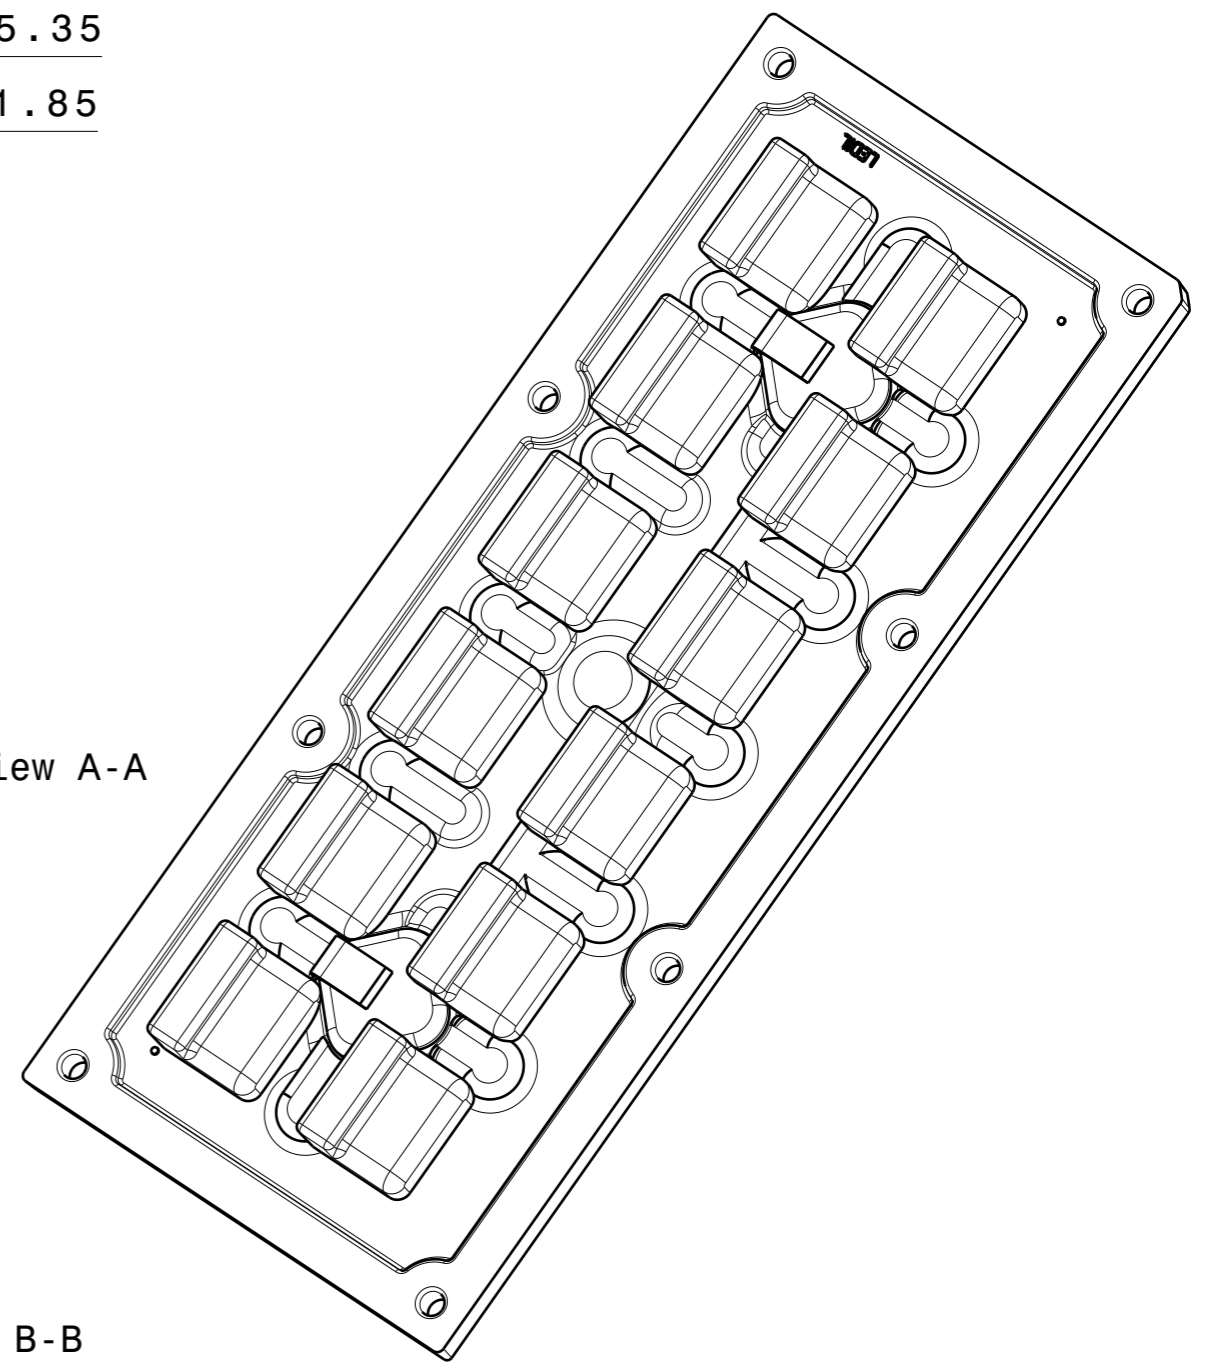

Section view A-A

Section view B-B

INDEX	PART NO	DESCRIPTION	MATERIAL	COLOUR
1	C15880	STRADA-IP-2X6-T2-B-90	PMMA	Clear
2	C14018	2X6-SEAL25	Silicone	white

Tolerances if not otherwise shown
 According to DIN ISO 2768-1
 Linear measures:
 Up to 30mm class M, otherwise class C.
 According to DIN ISO 2768-2
 Form and position: class L

LEDiL Ledil Oy
 Salorankatu 10
 FIN 24240 SALO
 Finland

THIRD ANGLE PROJECTION:

DRAWING TITLE
CS15886_STRADA-IP-2X6-T2-90

This drawing is the property
 of LEDiL Oy. It may not be
 reproduced, copied or
 communicated without a written
 agreement with LEDiL Oy.

SIZE	PART NUMBER
A3	CS15886

SCALE	1:1	WEIGHT	57,8 g	SHEET	1/1
-------	-----	--------	--------	-------	-----