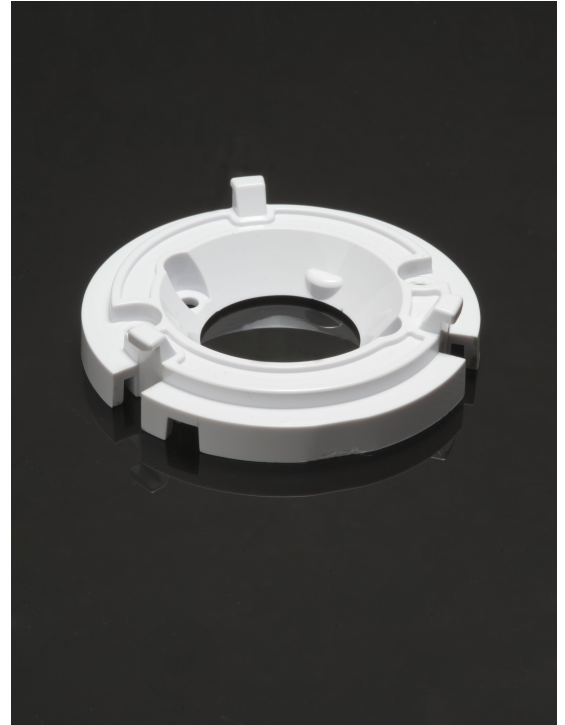

LENA-STD-BASE-CL340

Basepart for LENA and LENINA reflectors.
Compatible with Citizen CL-L340.

TECHNICAL SPECIFICATIONS:

Dimensions	Ø 58.63 mm
Height	13.3 mm
Fastening	screw
Colour	white
Box size	380 x 240 x 120 mm
Box weight	1 kg
Quantity in Box	60 pcs
ROHS compliant	yes ⓘ

MATERIAL SPECIFICATIONS:

Component	Type	Material	Colour
LENA-STD-BASE-CL340	Base part	PC	white

GENERAL INFORMATION:

NOTE: The typical beam angle will be changed by different color, chip size and chip position tolerance. The typical total beam angle is the full angle measured where the luminous intensity is half of the peak value.