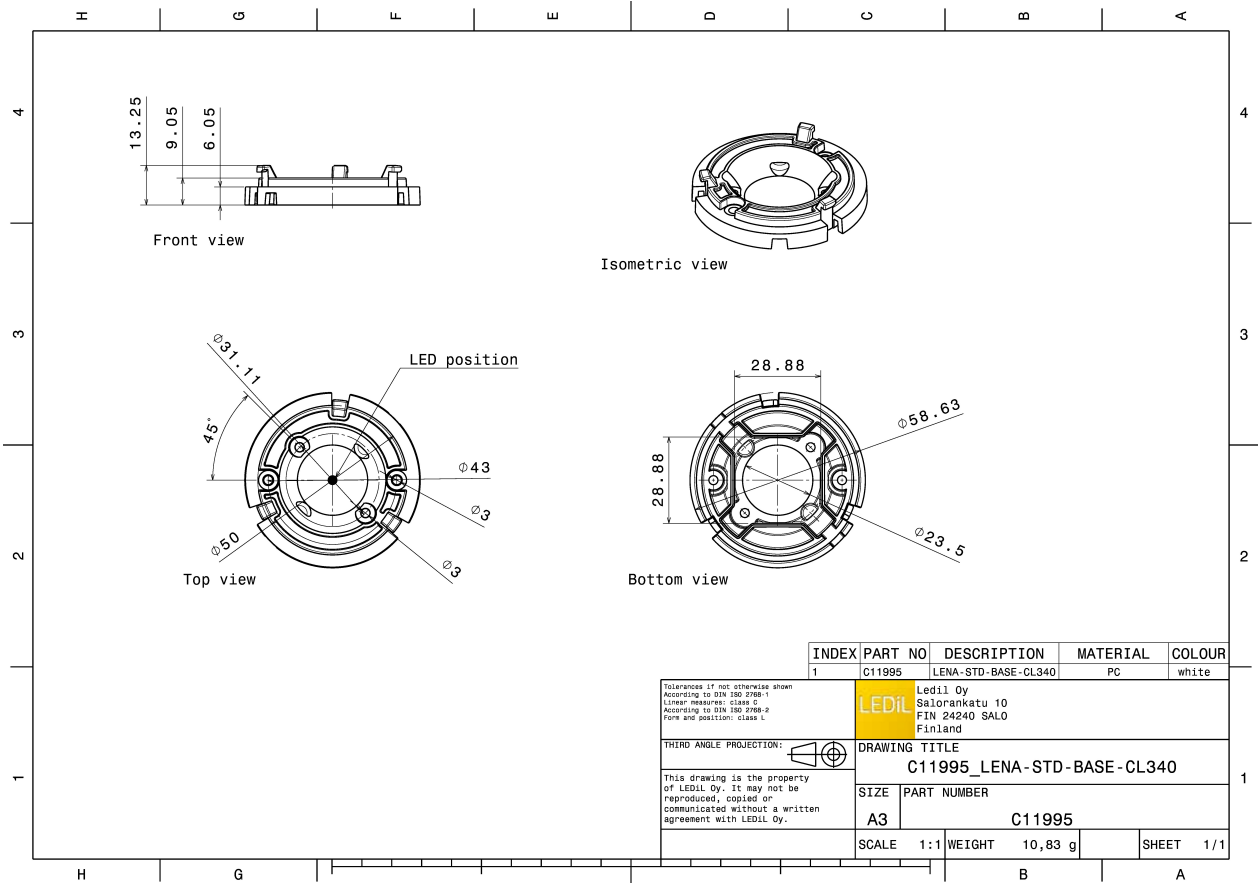

LENA-STD-BASE-CL340

Basepart for LENA and LENINA reflectors.
Compatible with Citizen CL-L340.

TECHNICAL SPECIFICATIONS:

Dimensions	Ø 58.63 mm
Height	13.3 mm
Fastening	screw
Colour	white
Box size	380 x 240 x 120 mm
Box weight	1 kg
Quantity in Box	60 pcs
ROHS compliant	yes ⓘ

MATERIAL SPECIFICATIONS:

Component	Type	Material	Colour
LENA-STD-BASE-CL340	Base part	PC	white

GENERAL INFORMATION:

NOTE: The typical beam angle will be changed by different color, chip size and chip position tolerance. The typical total beam angle is the full angle measured where the luminous intensity is half of the peak value.