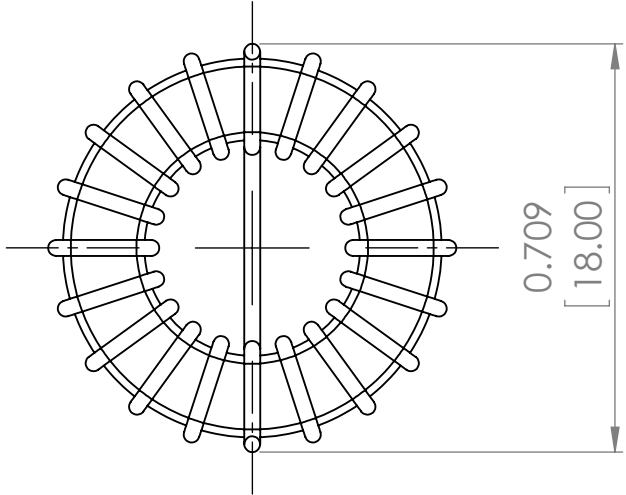

VERTICAL

NOTE:

ACTUAL VALUE VARIES PER INDUCTANCE.

DO NOT SCALE DRAWING		REVISION	-
 Apracon LLC. 2 Faraday, Suite#B Irvine, Ca. 92618			
TITLE:		TOROIDAL COIL INDUCTOR	
DWG NO.	ATCA-01		A3
SCALE:3:1	SHEET 1 OF 1		

HORIZONTAL

NOTE:

1. ACTUAL VALUE VARIES PER INDUCTANCE.

DO NOT SCALE DRAWING	REVISION	-
 Apracon LLC. 2 Faraday, Suite#B Irvine, Ca. 92618		
TITLE: TOROIDAL COIL INDUCTOR		
DWG NO.	ATCA-01-H	A3
SCALE:3:1	SHEET 1 OF 1	