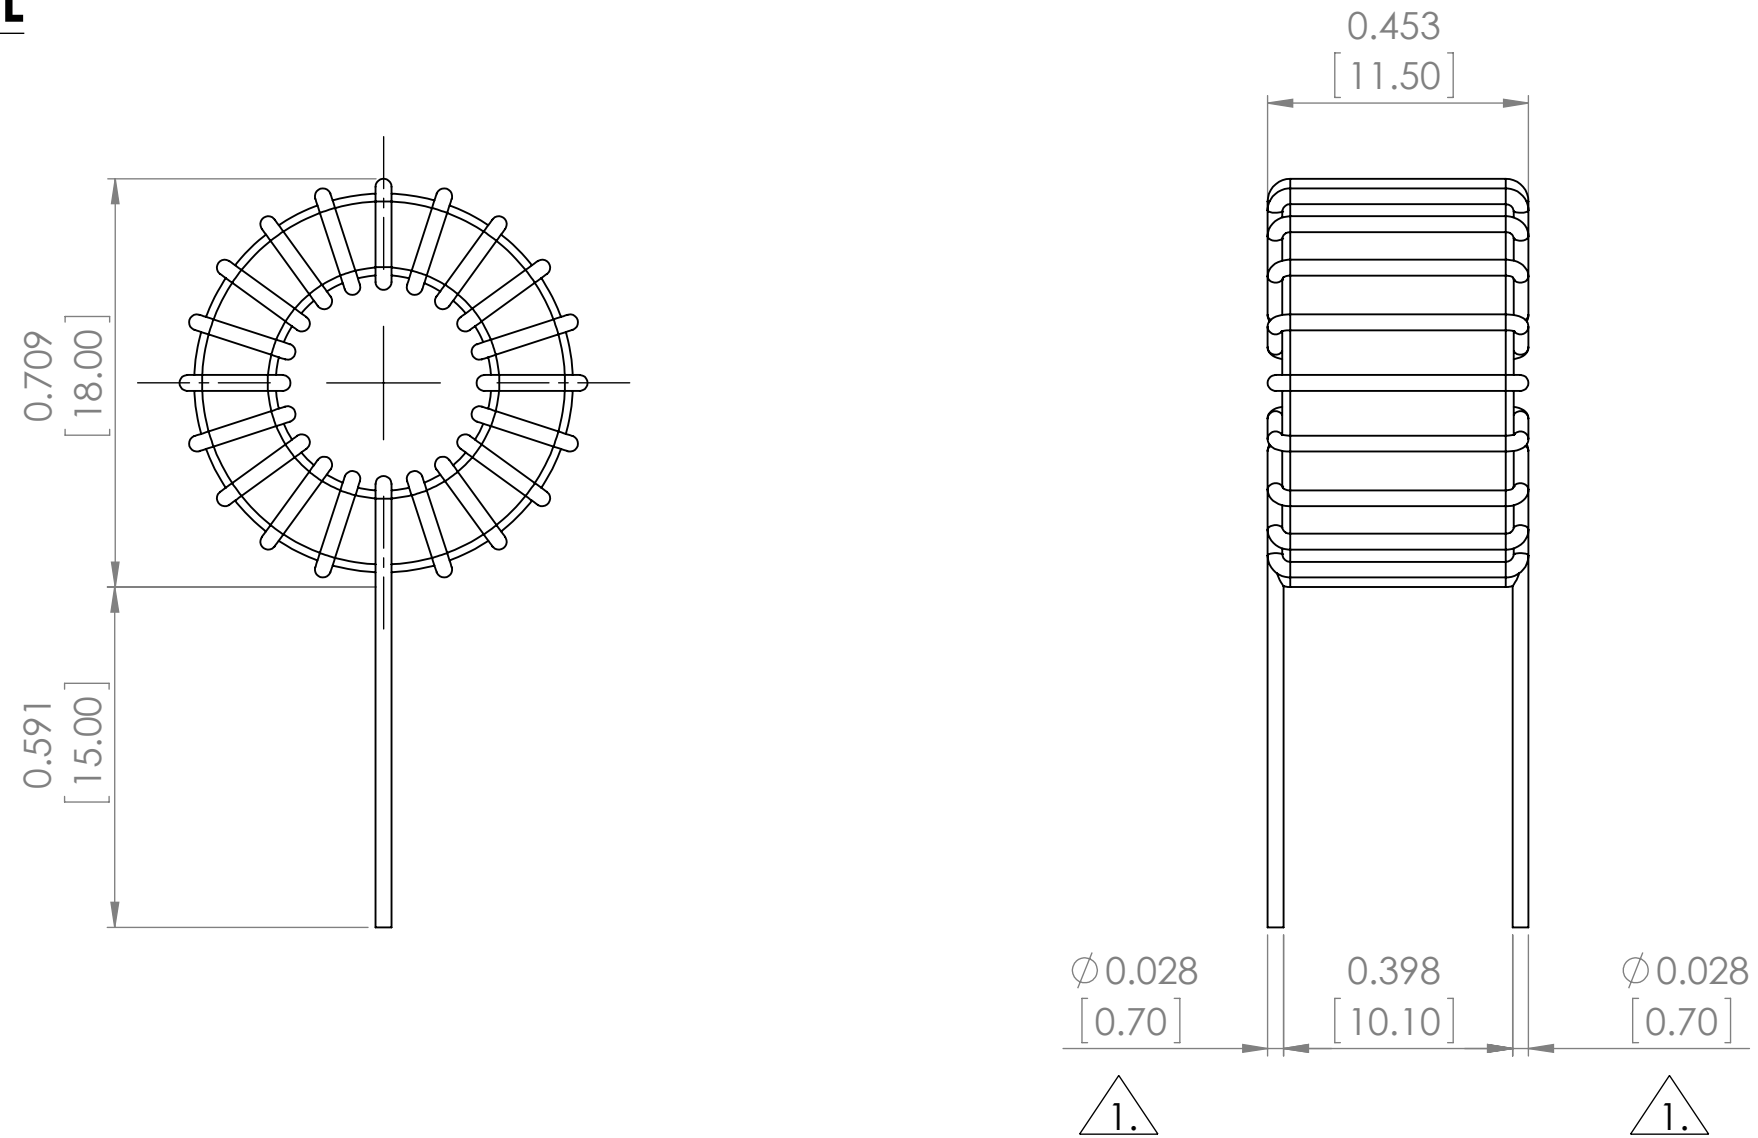

VERTICAL

NOTE:

ACTUAL VALUE VARIES PER INDUCTANCE.

DO NOT SCALE DRAWING		REVISION	-
 Apracon LLC. 2 Faraday, Suite#B Irvine, Ca. 92618			
TITLE:		TOROIDAL COIL INDUCTOR	
DWG NO.	ATCA-01		A3
SCALE:3:1	SHEET 1 OF 1		

HORIZONTAL

NOTE:

1. ACTUAL VALUE VARIES PER INDUCTANCE.

DO NOT SCALE DRAWING	REVISION	-
 Apracon LLC. 2 Faraday, Suite#B Irvine, Ca. 92618		
TITLE: TOROIDAL COIL INDUCTOR		
DWG NO.	ATCA-01-H	A3
SCALE:3:1	SHEET 1 OF 1	