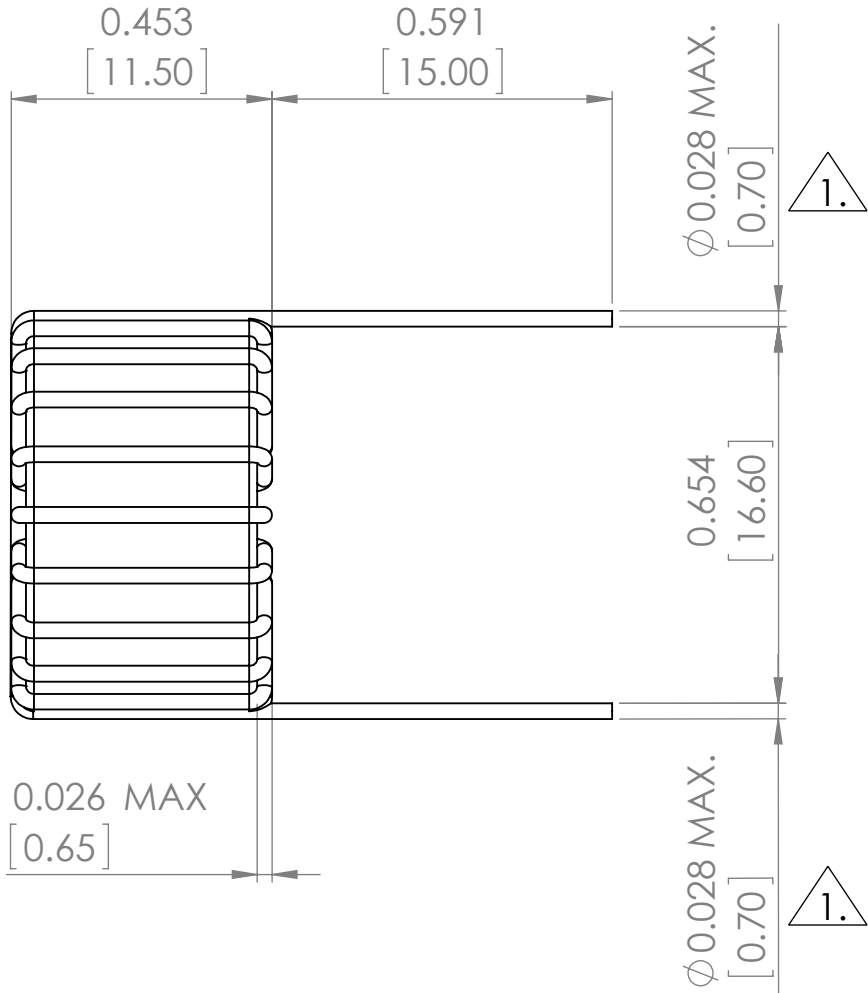

VERTICAL

NOTE:

ACTUAL VALUE VARIES PER INDUCTANCE.

DO NOT SCALE DRAWING		REVISION	-
 Apracon LLC. 2 Faraday, Suite#B Irvine, Ca. 92618			
TITLE:		TOROIDAL COIL INDUCTOR	
DWG NO.	ATCA-01		A3
SCALE:3:1	SHEET 1 OF 1		

HORIZONTAL

NOTE:

1. ACTUAL VALUE VARIES PER INDUCTANCE.

DO NOT SCALE DRAWING	REVISION	-
 Apracon LLC. 2 Faraday, Suite#B Irvine, Ca. 92618		
TITLE: TOROIDAL COIL INDUCTOR		
DWG NO.	ATCA-01-H	A3
SCALE:3:1	SHEET 1 OF 1	