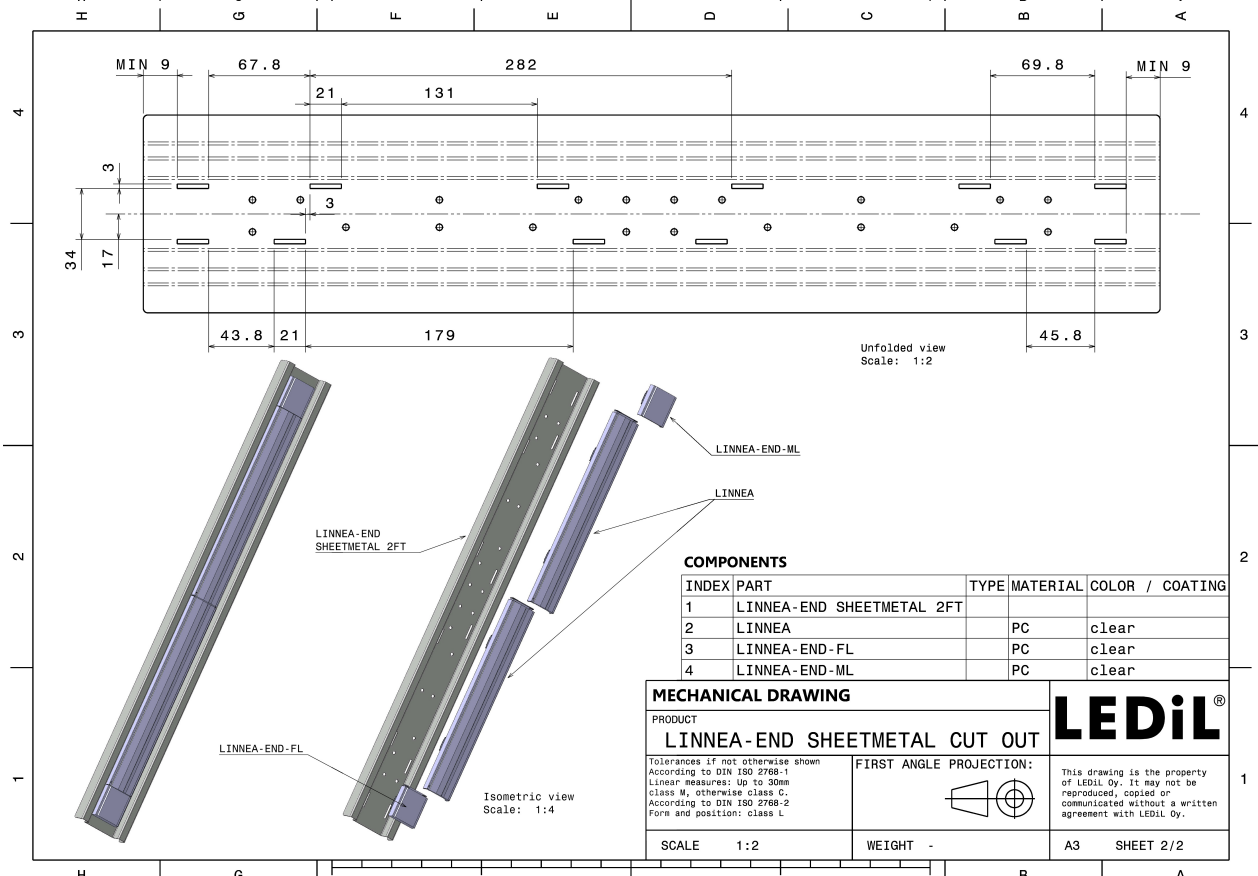

LINNEA-90-END-FL

Long, female end cap compatible with LINNEA-90

TECHNICAL SPECIFICATIONS:

Dimensions	40 mm
Height	9.5 mm
Fastening	clips
Colour	clear
Box size	398 x 298 x 265 mm
Box weight	7.9 kg
Quantity in Box	972 pcs
ROHS compliant	yes ⓘ

MATERIAL SPECIFICATIONS:

Component	Type	Material	Colour
LINNEA-90-END-FL	Accessory	PC	clear

GENERAL INFORMATION:

NOTE: The typical beam angle will be changed by different color, chip size and chip position tolerance. The typical total beam angle is the full angle measured where the luminous intensity is half of the peak value.