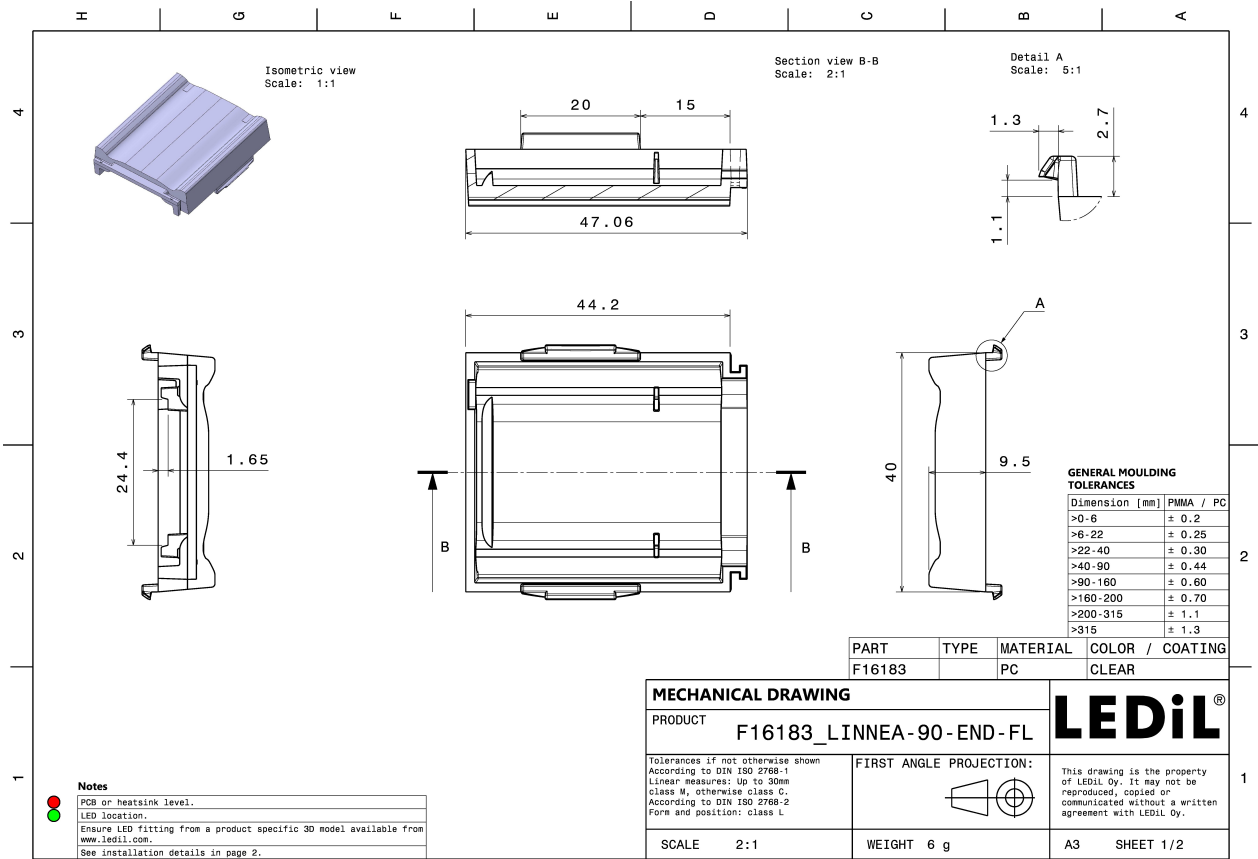

LINNEA-90-END-FL

Long, female end cap compatible with LINNEA-90

TECHNICAL SPECIFICATIONS:

Dimensions	40 mm
Height	9.5 mm
Fastening	clips
Colour	clear
Box size	398 x 298 x 265 mm
Box weight	7.9 kg
Quantity in Box	972 pcs
ROHS compliant	yes ⓘ

MATERIAL SPECIFICATIONS:

Component	Type	Material	Colour
LINNEA-90-END-FL	Accessory	PC	clear

GENERAL INFORMATION:

NOTE: The typical beam angle will be changed by different color, chip size and chip position tolerance. The typical total beam angle is the full angle measured where the luminous intensity is half of the peak value.