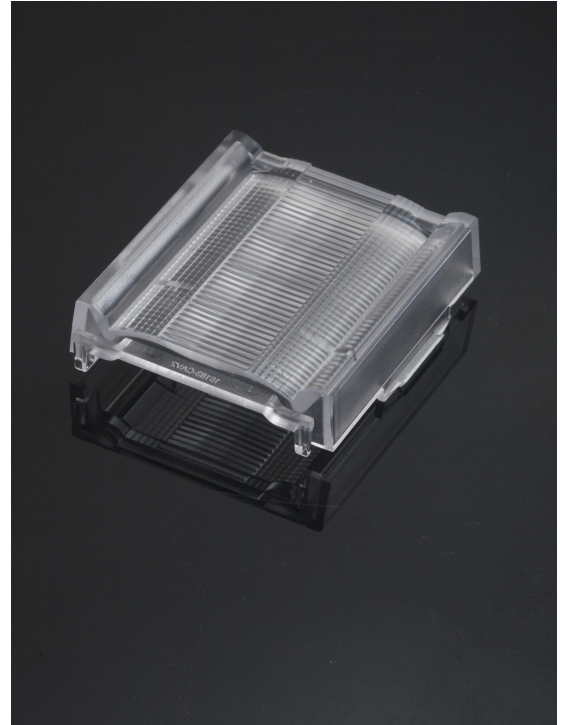

LINNEA-90-END-FL

Long, female end cap compatible with LINNEA-90

TECHNICAL SPECIFICATIONS:

Dimensions	40 mm
Height	9.5 mm
Fastening	clips
Colour	clear
Box size	398 x 298 x 265 mm
Box weight	7.9 kg
Quantity in Box	972 pcs
ROHS compliant	yes ⓘ

MATERIAL SPECIFICATIONS:

Component	Type	Material	Colour
LINNEA-90-END-FL	Accessory	PC	clear

GENERAL INFORMATION:

NOTE: The typical beam angle will be changed by different color, chip size and chip position tolerance. The typical total beam angle is the full angle measured where the luminous intensity is half of the peak value.