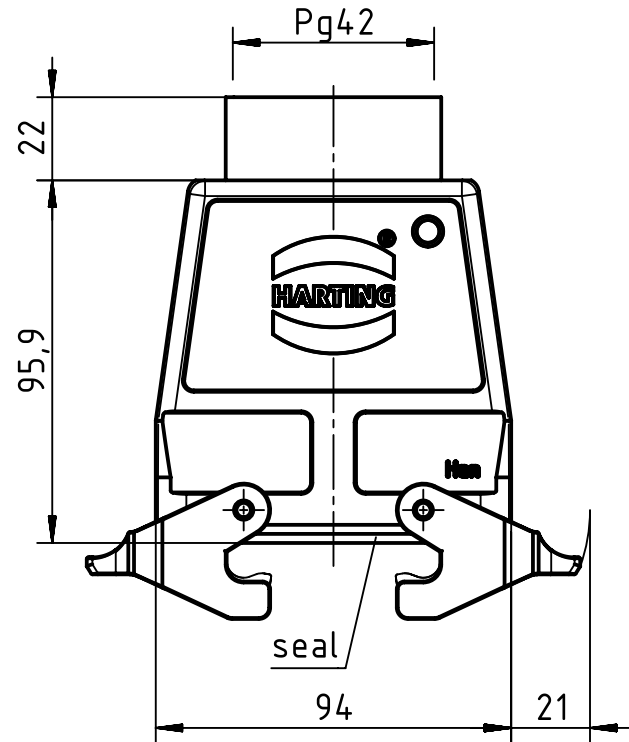

1 2 3 4 5 6

A

B

C

D

	All Dimensions in mm Original Size DIN A4		Scale 1:2		Free size tol.		Ref. Sub. TB 09 30 032 0733 v. 09.12.09					
	All rights reserved Department EL PD - DE		Created by HOLLERT		Inspected by SCHMIDTM		Standardisation SCHMIDTM		Date 2014-07-09		State Final Release	
HARTING Electric GmbH & Co. KG D-32339 Espelkamp			Title Han B Hood Coupler HC 2 Levers PG 42						Doc-Key / ECM-Nr. 100186126/UGD/004/A 500000074220			
			Type TB		Number 09 30 032 0733				Rev. A		Page 1/1	