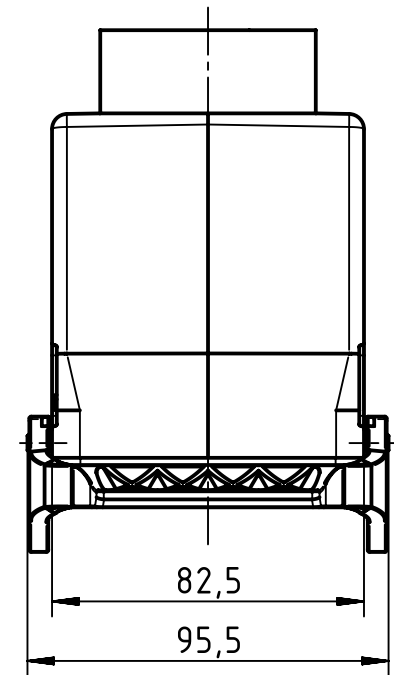

1 2 3 4 5 6

A

B

C

D

	All Dimensions in mm Original Size DIN A4		Scale 1:2		Free size tol.		Ref. Sub. TB 09 30 032 0733 v. 09.12.09					
	All rights reserved Department EL PD - DE		Created by HOLLERT		Inspected by SCHMIDTM		Standardisation SCHMIDTM		Date 2014-07-09		State Final Release	
HARTING Electric GmbH & Co. KG D-32339 Espelkamp			Title Han B Hood Coupler HC 2 Levers PG 42						Doc-Key / ECM-Nr. 100186126/UGD/004/A 500000074220			
			Type TB		Number 09 30 032 0733				Rev. A		Page 1/1	