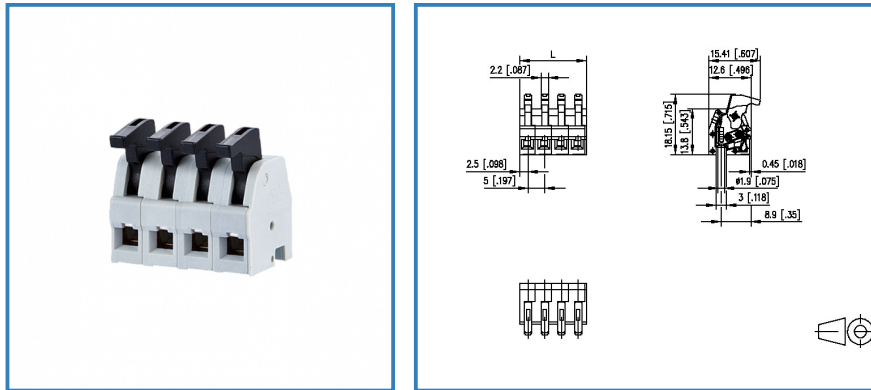

Data Sheet

Terminal block ASP02

Page 1/2
P/N
ASP0250404
2017/01/24

Illustration

see enlarged drawing at the end of the document

Product specification

- Logline LON
- Zubehör
- L x B x H:

Data Sheet